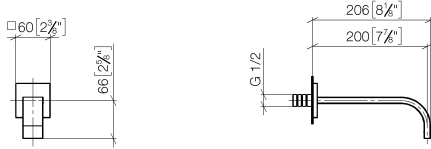

**MEM Wall-mounted basin spout without pop-up waste - Brushed Durabross (23kt Gold)**

MEM

13 800 782

- 200mm projection
- fixed spout
- rectangular, air-enriched flow
- hole diameter 37 mm
- rosette 60 x 60 mm
- 1/2" connection
- max. flow 5.7 l/min
- lead-free
- WRAS 2203039
- This product can help a building meet the requirements of Green Building Rating Systems, e.g. LEED®, BREEAM®, DGNB

**Recommended miscellaneous**

- Concealed wall elbow -** 35 085 970 90
- max. recess depth 163 mm
  - min. recess depth 90 mm

13 800 782  
mm [inches]

**Flow rate chart**

**Certificates**

WRAS\_2203039.

13 800 782